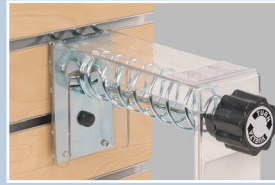

# Spiral Anti-Sweep Hook™ Square Hood

Wire Fastrack® Adapter\*  
9924110047

Mega Bar Adapter  
9924110046

Slatwall Adapter  
9924110063

Madix Crossbar Adapter  
9924110045

\*Adapter shown in photo is Round Hood style

## Features and Benefits

- ◆ Each knob turn draws product forward, releasing a single package while alerting store personnel if multiple products are being dispensed
- ◆ Eliminates sweeping through integrated dispensing coil
- ◆ Mechanical audible alert when shopped
- ◆ Prevents cutting of hang tab through integrated enclosure
- ◆ Spiral Anti-Sweep Hook™ does not require assistance from store associate
- ◆ 3" W Square Hood style with three mounting prongs
- ◆ Coil spacing for Square Hood is .43"
- ◆ Steel hook, bracket and adapter; clear polycarbonate hood
- ◆ Attaches securely to pegboard (bracket included)
- ◆ Mounting adapters are available to attach hooks to: Wire Fastrack®, Mega Bar™, slatwall and Madix crossbar (mounting adapters are sold separately)

## Maintain product availability for self-service

The Spiral Anti-Sweep Hook™ is a versatile loss prevention solution that can accommodate multiple SKU's within a product category.

When the knob is turned, an audible clicking sound alerts sales associates that someone is shopping the product and the product is being dispensed.